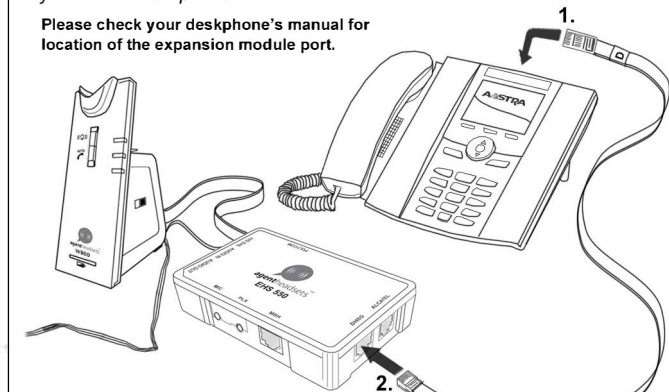

2. Insert the smaller plug on Cable D into the 'DHSG' port on the EHS 550.

Your EHS 550 will now be ready for use with your Agent W860 or W880 and Aastra deskphone. If you encounter any problems setting up or operating your products, please call agent headsets on 0845 873 8085.