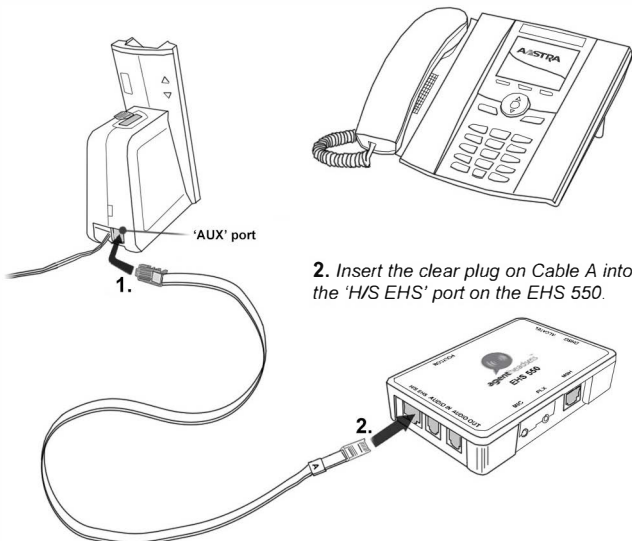

To check which handsets from each manufacturer are compatible,
please visit the accessories section of our website: www.agentheadsets.com

Step 1: Connect Cable A

1. Insert the blue plug on Cable A into the 'AUX' port on the back of your W860/W880 base unit.

2. Insert the clear plug on Cable A into the 'H/S EHS' port on the EHS 550.

Step 2: Connect Cable B

Cable B is supplied with your Agent W860 or W880.

1. Insert either end of Cable B into the 'TEL' port on the underside of your W860/W880 base unit.