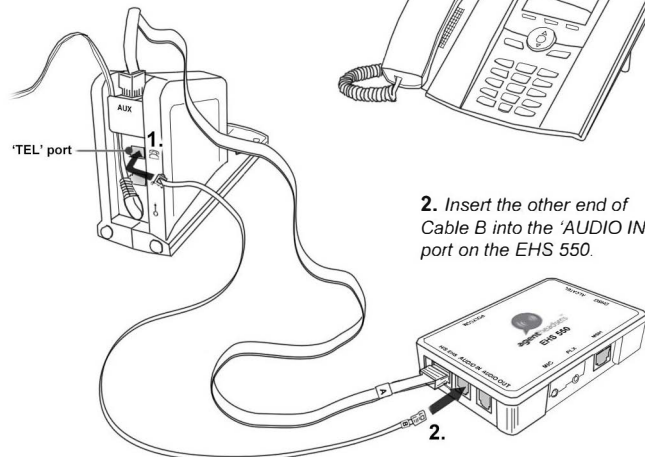

To check which handsets from each manufacturer are compatible,
please visit the accessories section of our website: www.agentheadsets.com

Step 1: Connect Cable A

1. Insert the blue plug on Cable A into the 'AUX' port on the back of your W860/W880 base unit.

2. Insert the clear plug on Cable A into the 'H/S EHS' port on the EHS 550.

Step 2: Connect Cable B

Cable B is supplied with your Agent W860 or W880.

1. Insert either end of Cable B into the 'TEL' port on the underside of your W860/W880 base unit.