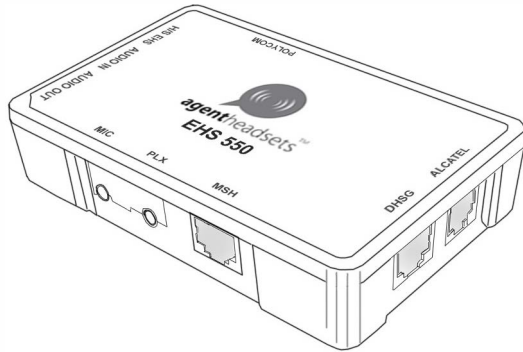

Agent EHS 550

DECT Connection Box

SET-UP GUIDE 1

For use with Aastra deskphones:
5370, 5380, 6771, 6773, 6775, 7434, 7444

What's in the box:

Agent EHS 550

Cable A

Cable D

Adhesive strip
(to fix EHS 550
to your desk)

You will also need:

Aastra
deskphone

Agent W860
or W880

Cable B
(supplied with your
Agent W860 or
W880)

Compatibility guide:

The EHS 550 is compatible with all Aastra models listed in the table below.
Please check which set-up guide you need for the Aastra model you're using: